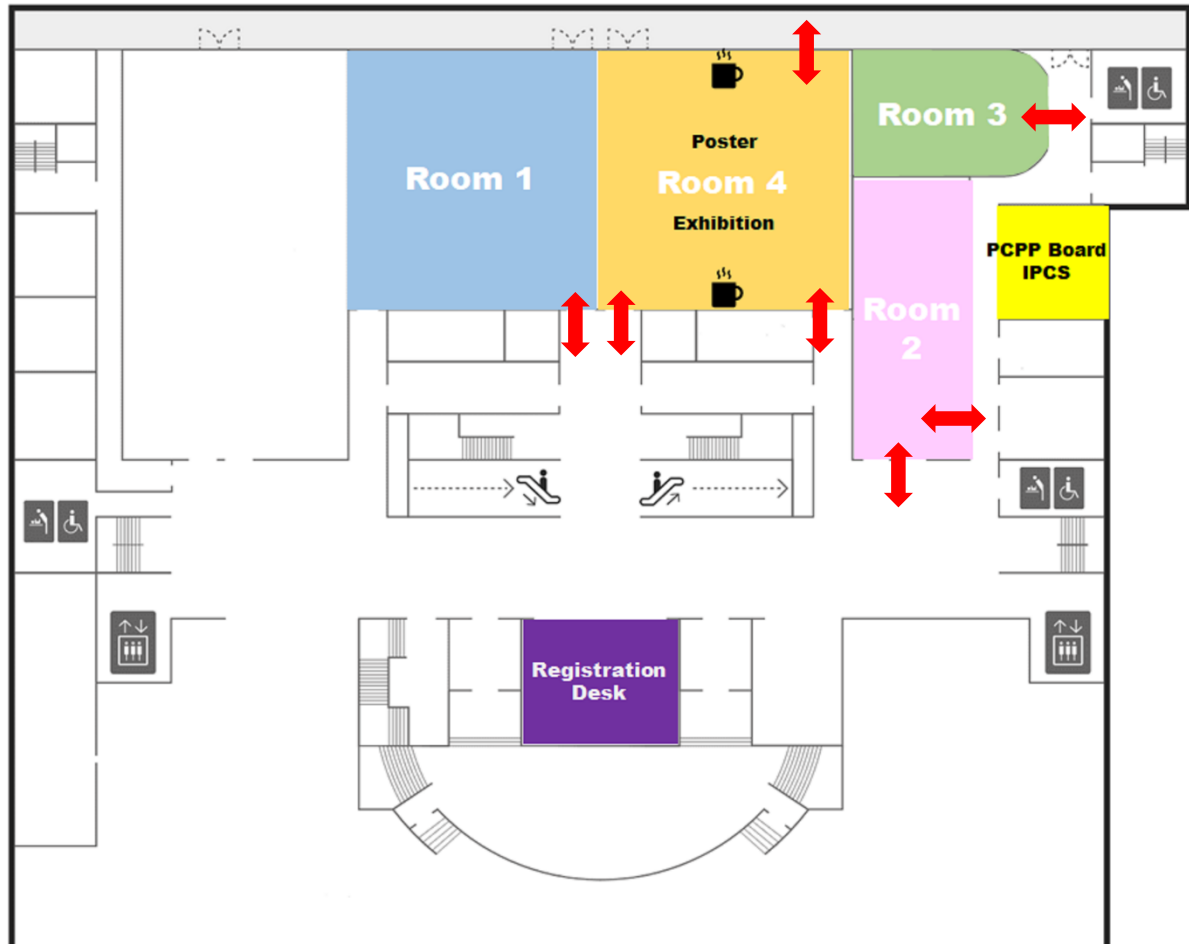

## Floor Map

Registration Desk/Session Rooms/Poster Room/Exhibition are all located on the B1 floor of Miyako Messe.

### Office equipment area

Located behind the General Information Office on the east side of the 1st floor. A multi-function printer for copy, scan, and fax transmission is available.

### Drink vending machines

Located in three locations, on the east and west sides of the 1st floor, and on the 1st basement floor.

### First-aid room

Located behind the General Information Office on the east side of the 1st floor.